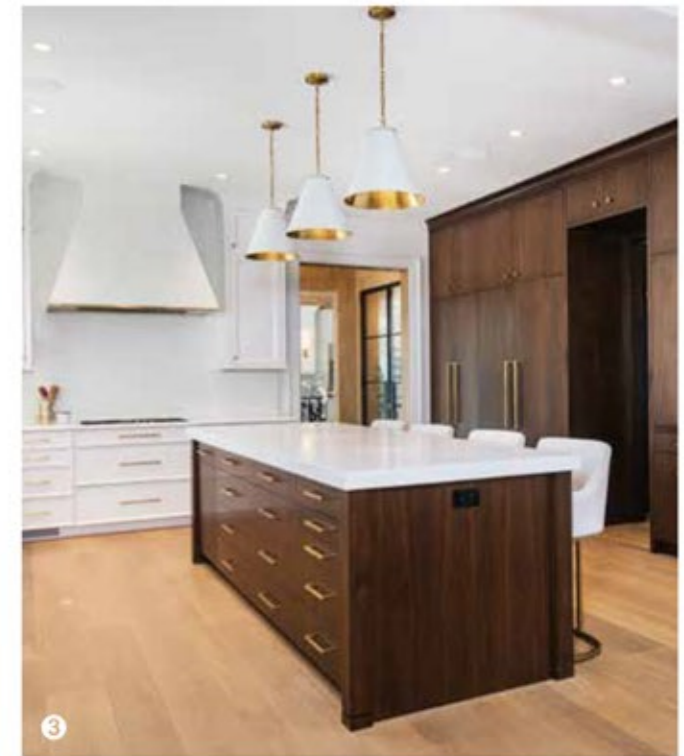

New England HOME

Good as Gold

ROOMS THAT GLOW

PORTFOLIO *of* FINE ARCHITECTURE

IMAGE COURTESY OF MARK P. FINLAY ARCHITECTS

© Relaxation aplenty under shade or sun, including a balcony and an infinity pool.
 © White oak beams enhance this Living Room with a custom limestone mantel.
 © Walnut and white millwork makes for a contemporary kitchen.
 © Warm limestone for a bespoke arched entry sets the stage for this transitional Mediterranean home.